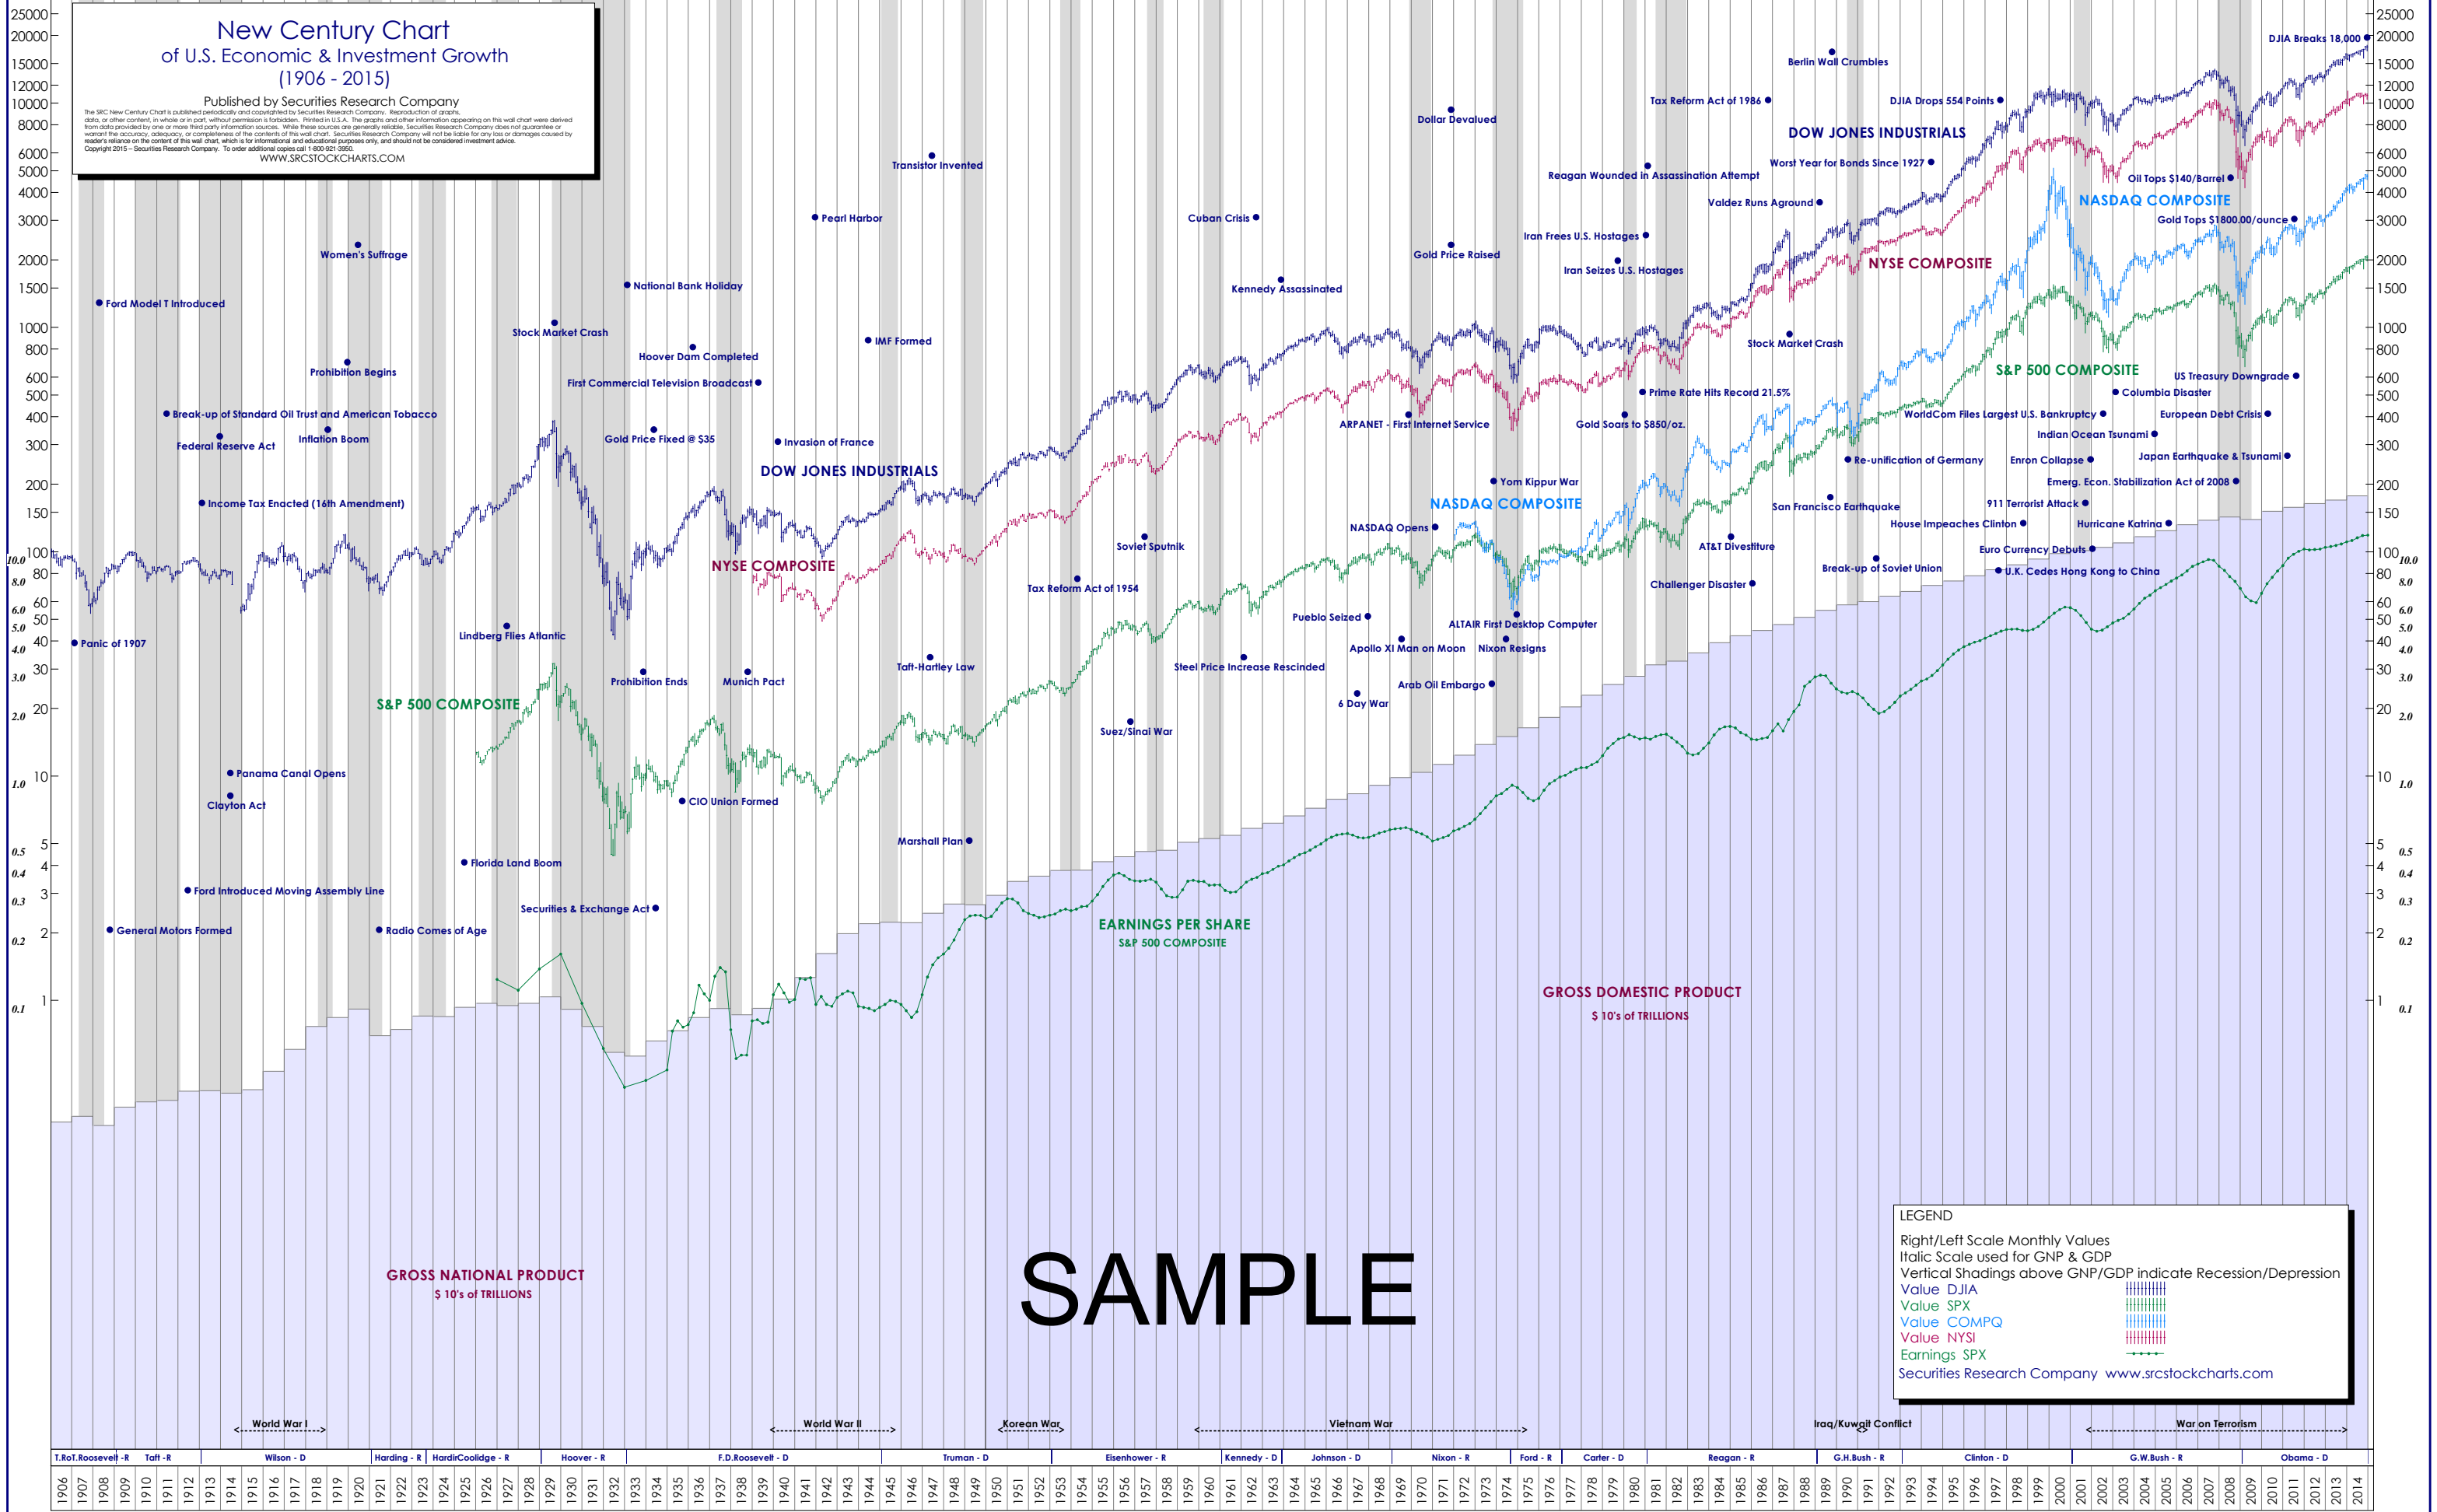

New Century Chart of U.S. Economic & Investment Growth (1906 - 2015)

Published by Securities Research Company

SAMPLE

LEGEND

- Right/Left Scale Monthly Values
- Italic Scale used for GNP & GDP
- Vertical Shadings above GNP/GDP indicate Recession/Depression
- Value DJIA
- Value SPX
- Value COMPQ
- Value NYSE
- Earnings SPX

Securities Research Company www.srcstockcharts.com

T.RoT.Roosevelt - R	Taft - R	Wilson - D	Harding - R	Harding/Coolidge - R	Hoover - R	F.D.Roosevelt - D	Truman - D	Eisenhower - R	Kennedy - D	Johnson - D	Nixon - R	Ford - R	Carter - D	Reagan - R	G.H.Bush - R	Clinton - D	G.W.Bush - R	Obama - D																																																																																										
1906	1907	1908	1909	1910	1911	1912	1913	1914	1915	1916	1917	1918	1919	1920	1921	1922	1923	1924	1925	1926	1927	1928	1929	1930	1931	1932	1933	1934	1935	1936	1937	1938	1939	1940	1941	1942	1943	1944	1945	1946	1947	1948	1949	1950	1951	1952	1953	1954	1955	1956	1957	1958	1959	1960	1961	1962	1963	1964	1965	1966	1967	1968	1969	1970	1971	1972	1973	1974	1975	1976	1977	1978	1979	1980	1981	1982	1983	1984	1985	1986	1987	1988	1989	1990	1991	1992	1993	1994	1995	1996	1997	1998	1999	2000	2001	2002	2003	2004	2005	2006	2007	2008	2009	2010	2011	2012	2013	2014